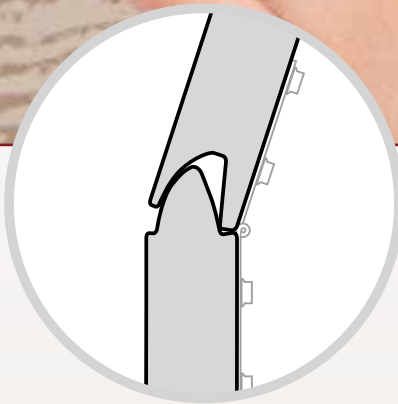

# Steel Door Section Joint

## Quality, Reliability, Beauty

Martin Door's safer joint is designed to help protect you while adding strength to your door. This joint is featured on all residential Martin Garage Doors. Improving the design and enhancing beauty.