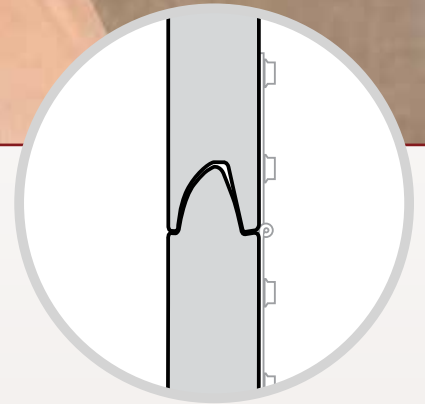

# Steel Door Section Joint

## Quality, Reliability, Beauty

Martin Door's safer joint is designed to help protect you while adding strength to your door. This joint is featured on all residential Martin Garage Doors. Improving the design and enhancing beauty.