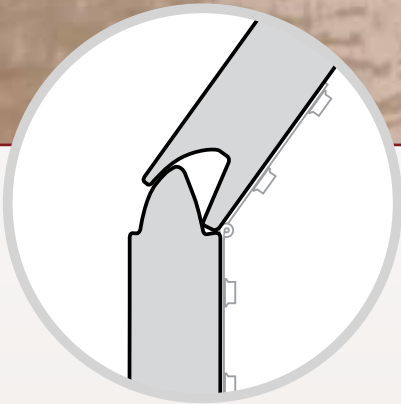

# Steel Door Section Joint

## Quality, Reliability, Beauty

Martin Door's safer joint is designed to help protect you while adding strength to your door. This joint is featured on all residential Martin Garage Doors. Improving the design and enhancing beauty.